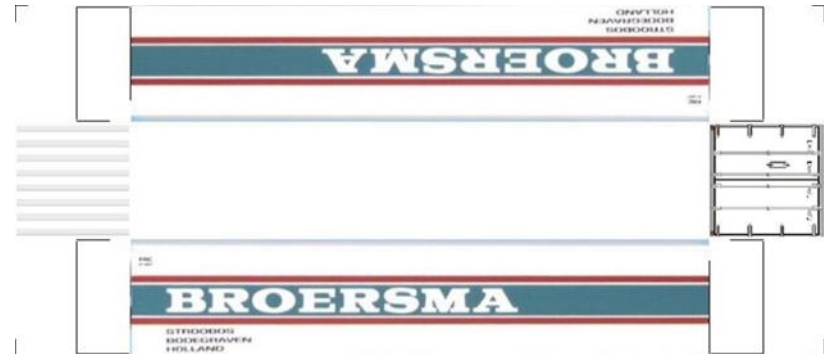

BUILD YOUR OWN (N SCALE) 40ft SHIPPING CONTAINERS

[Click to watch instructional video](#)

BUILD YOUR OWN (40ft SHIPPING CONTAINERS) N SCALE

Drawn By
www.krafttrains.com