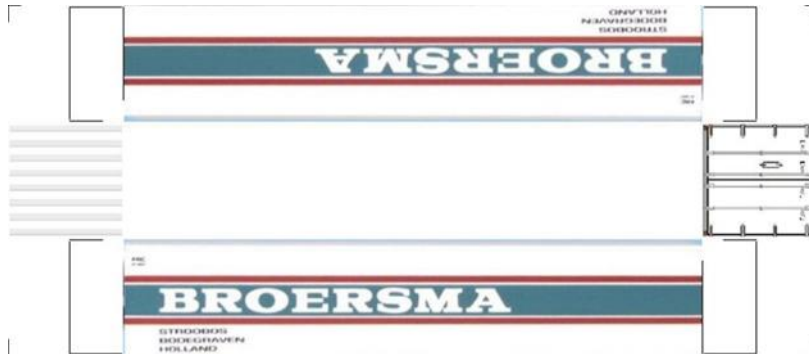

BUILD YOUR OWN (N SCALE) 40ft SHIPPING CONTAINERS

[Click to watch instructional video](#)

BUILD YOUR OWN (40ft SHIPPING CONTAINERS) N SCALE

Drawn By
www.krafttrains.com