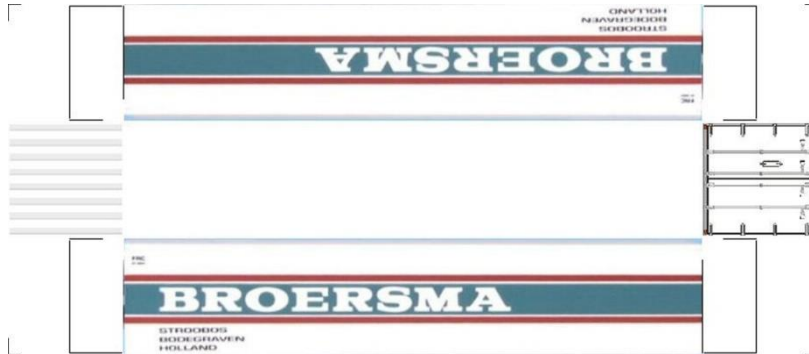

BUILD YOUR OWN (N SCALE) 40ft SHIPPING CONTAINERS

[Click to watch instructional video](#)

BUILD YOUR OWN (40ft SHIPPING CONTAINERS) N SCALE

Drawn By
www.krafttrains.com