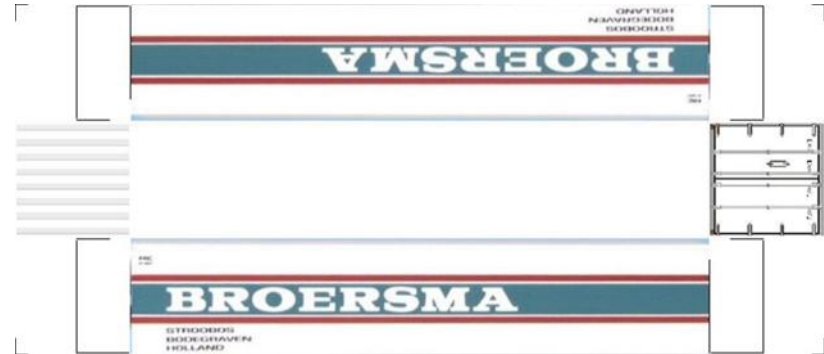

BUILD YOUR OWN (N SCALE) 40ft SHIPPING CONTAINERS

[Click to watch instructional video](#)

BUILD YOUR OWN (40ft SHIPPING CONTAINERS) N SCALE

Drawn By
www.krafttrains.com